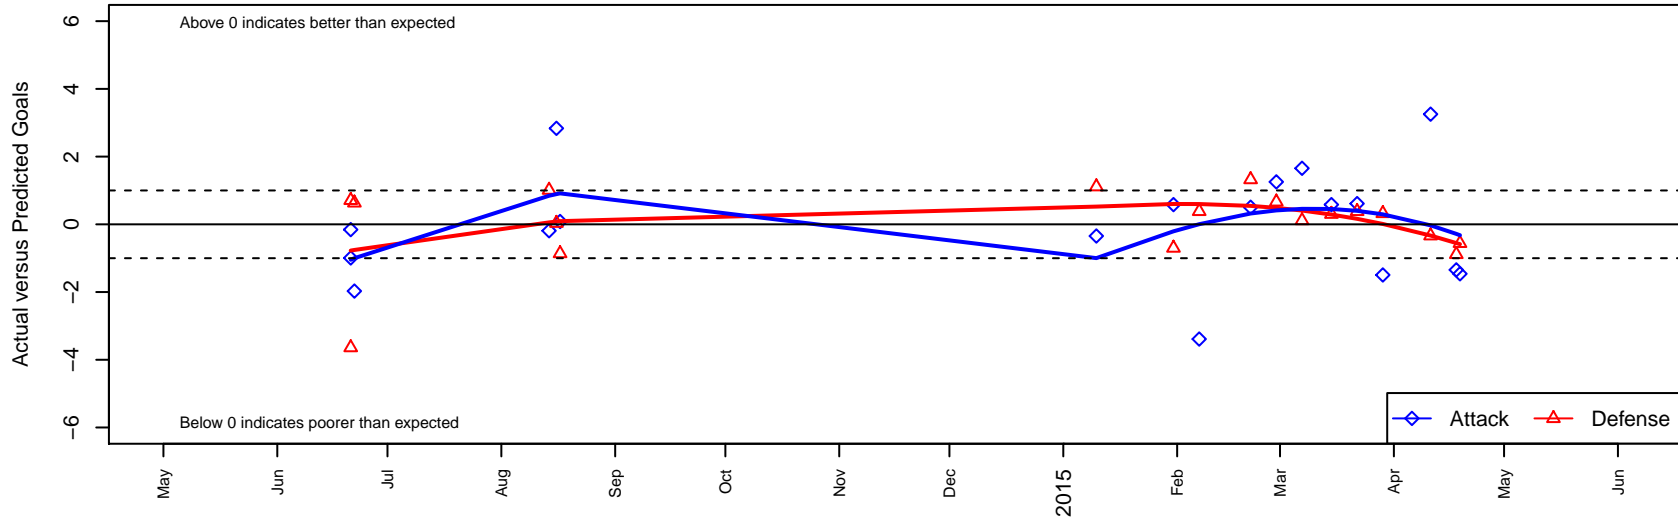

# FC Edmonds Fusion G99

FC Edmonds  
 Edmonds, WA  
 G99 total strength=1249  
 attack=6.63 defense=3.39  
 spr league = Win PSPL Classic 2 U15

alt names used:  
 FCE EDMONDS FCE 99 FUSION (WA)  
 FC Edmonds Fusion  
 FC Edmonds Fusion  
 FC EDMONDS G99 FUSION (WA)

Venues played:  
 2014 Skagit Firecracker Gold U15  
 2014 Bigfoot Silver U15  
 2014 Win PSPL Classic 2 U15  
 2014 WA Cup GU15 Bronze/Silver U15

**FC Edmonds Fusion G99**  
 Dots are actual minus expected GF (blue circles) and GA (red triangles).  
 Blue line is smoothed change in attack strength. Red is smoothed change in defense strength.

**attack and defense variance (black dot)  
relative to other teams  
and top 10 in region**

**attack and defense rating  
relative to others at age  
and all opponents in last 13 months**

**attack and defense rating  
relative to others at age  
and all opponents in last 13 months**

**Performance relative to 13 month average**

**Performance relative to 13 month average**

Distribution of opponents  
 Red = Lose zone, Blue = Win zone, Green = Even  
 Black line separates win/lose zones